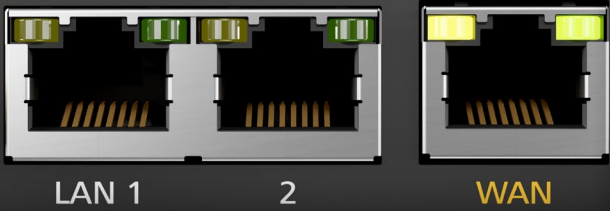

## SpeedFusion Ready

Enable the endless possibilities of SpeedFusion technology just by simply connecting to SpeedFusion Cloud from wherever you are.

### Performance Boost

The BR1 Pro has been boosted with a CAT-20 modem which can achieve speeds of up to 800% faster than the original BR1 Pro.

- Status
- Wi-Fi
- Cellular

### Hardcore Capabilities

The BR1 Pro comes equipped with a 2.5Gbps Ethernet port, making it compatible for your network devices to run at their designated speeds without limitations.