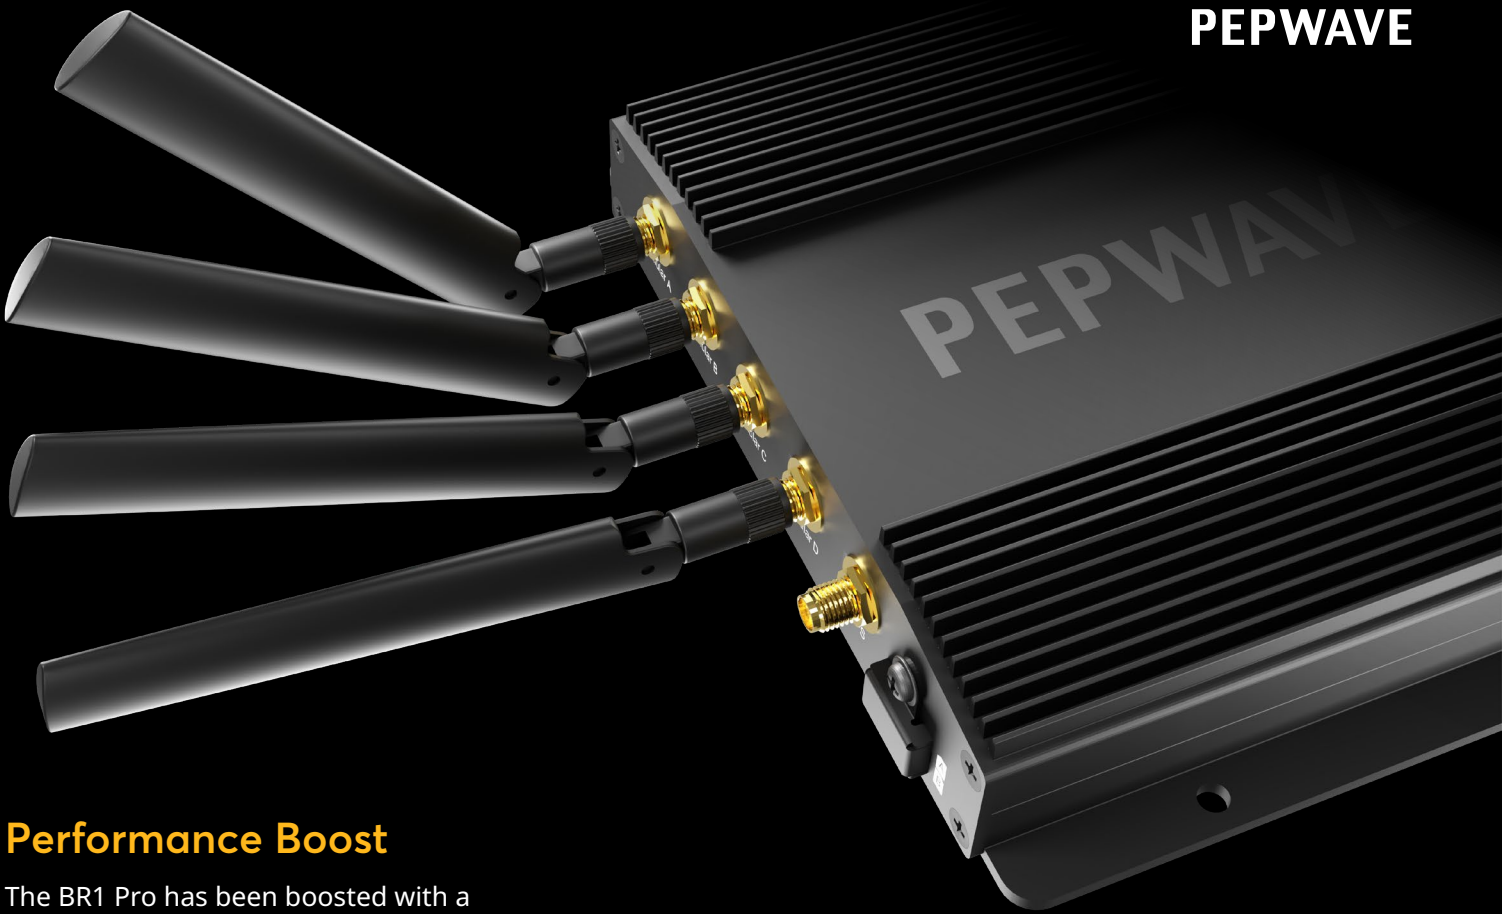

# BR1 Pro

Here LTE gets Sonic

Wi-Fi just got better

Connect multiple devices simultaneously, and experience faster throughput speeds and better bandwidth congestion with the latest Wi-Fi 6, all with less interference.

### Performance Boost

The BR1 Pro has been boosted with a CAT-20 modem which can achieve speeds of up to 800% faster than the original BR1 Pro.

- Status
- Wi-Fi
- Cellular

### Hardcore Capabilities

The BR1 Pro comes equipped with a 2.5Gbps Ethernet port, making it compatible for your network devices to run at their designated speeds without limitations.