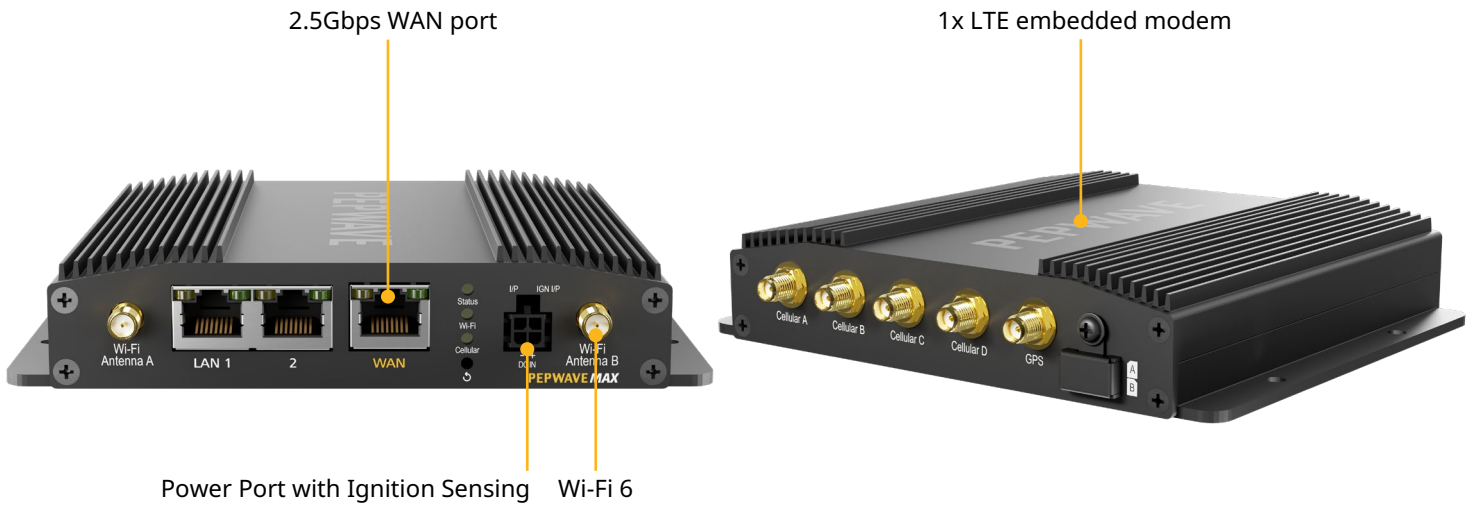

Specifications

WAN Interface	1x 10/100/1000/2500M Ethernet ¹ 1x LTE-A Pro Modem with Redundant SIM Slots	Antenna Connectors	4x SMA Cellular Antenna Connectors 2x RP-SMA Wi-Fi Antenna Connectors 1x SMA GPS Antenna Connector
LAN Interface	2x 10/100/1000M Ethernet	Power Input	10 - 30V
Wi-Fi Interface	Simultaneous Dual-Band (2.4GHz / 5GHz) Wi-Fi 6, 2X2 MU-MIMO Wi-Fi WAN and/or AP	Power Consumption	8 W (nominal), 19 W (max.)
SpeedFusion features	Hot Failover, WAN Smoothing, Bandwidth Bonding ²	Dimension	5.78 x 5.08 x 1.15 inches / 146.8 x 129 x 29.3 mm
Number of PepVPN	2/5 ³	Weight	1.5 pounds / 680 grams
Features	Drop-in Mode Load Balancing/Failover Ignition Sensing	Operating Temperature	-40° - 149°F / -40° - 65°C
Router Throughput	1 Gbps	Humidity	15% - 95% (non-condensing)
PepVPN Throughput (No Encryption)	400 Mbps	Certifications	FCC, CE, RoHS E-Mark (Motor Vehicle) ⁶ EN 61373 Shock and Vibration Resistance ⁶ EN 50155 Railway Applications - Electronic Equipment used on Rolling Stock EN 61000 Electromagnetic Compatibility
PepVPN Throughput (256-bit AES)	200 Mbps	Package Content	1x MAX BR1 Pro CAT-20 4x LTE/5G Antennas (ACW-234) 2x Dual Band Wi-Fi Antennas (ACW-341) 1x GPS Antenna (ACW-232) 1x 12V2A Power Supply (ACW-632)
Recommended Users	1-150	SIM Card Size	Nano-SIM (4FF)
AP Controller	Standard ⁴	Warranty	1-Year Limited Warranty
Maximum Number of AP Supported	30 ⁴		
Cellular Data Rate ⁵ (Downlink/Uplink)	CAT-20: 2 Gbps / 211 Mbps		

¹ The WAN port can act as a LAN port if needed.

² Requires PrimeCare Subscription, complimentary for the first year.

³ 2 PepVPN Peers are enabled by default. 5 PepVPN Peers are enabled with PrimeCare Subscription, complimentary for the first year.

⁴ Will be supported in a future firmware upgrade.

⁵ Theoretical maximum data rates.

⁶ Certifications Pending.