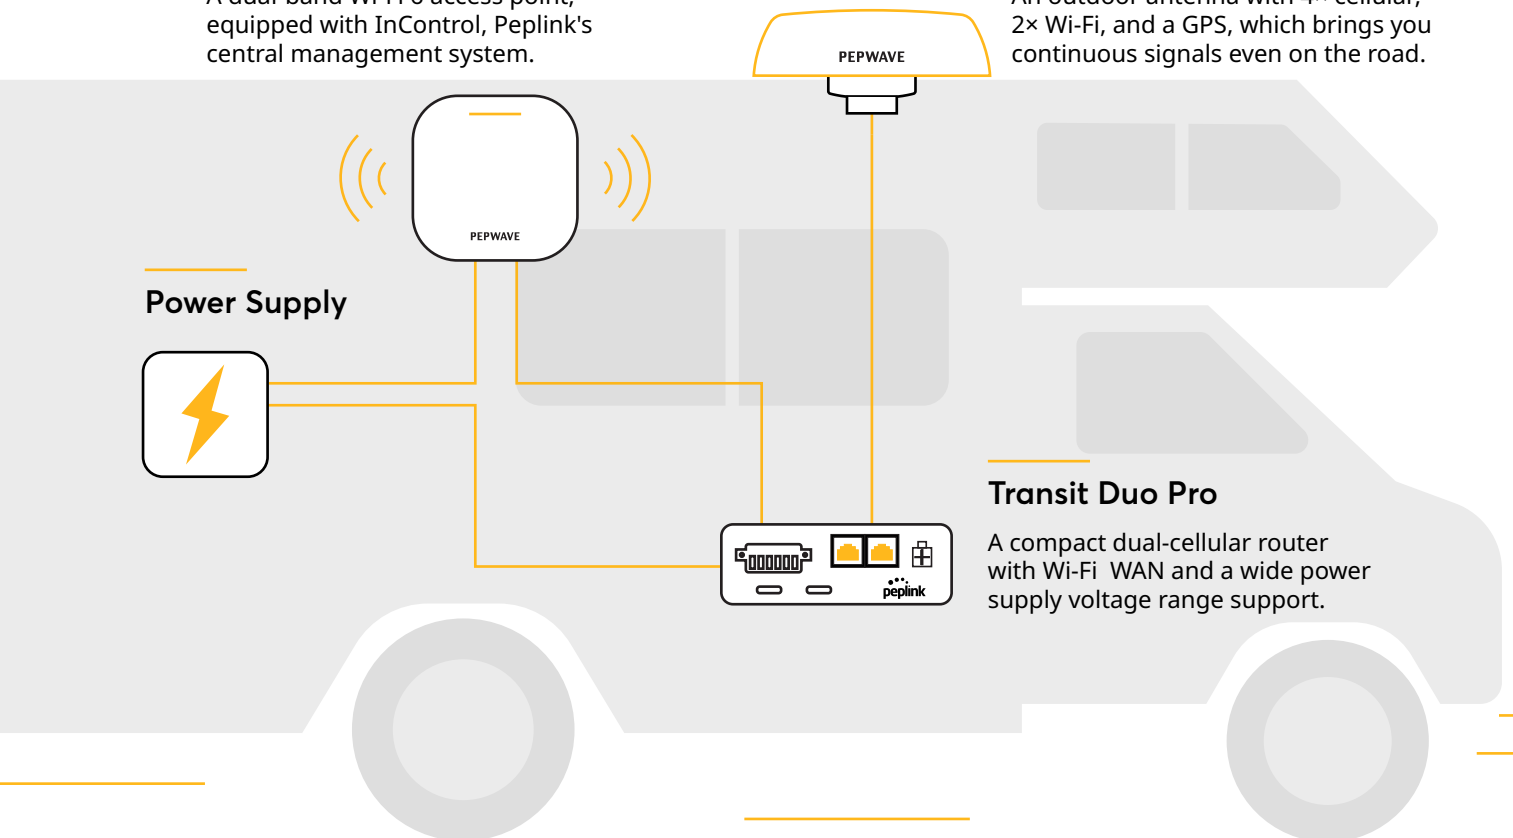

Recreational Vehicle Application

AP One AX

A dual-band Wi-Fi 6 access point, equipped with InControl, Peplink's central management system.

Mobility 42G

An outdoor antenna with 4x cellular, 2x Wi-Fi, and a GPS, which brings you continuous signals even on the road.

Power Supply

Transit Duo Pro

A compact dual-cellular router with Wi-Fi WAN and a wide power supply voltage range support.

Mobility Antenna

Peplink's powerful antenna series. Perfectly designed for long-range signal reception, it brings you continuous signals within its IP68-rated case wherever you are - indoors, outdoors, or on the go.

Learn more at our Mobility Antenna Page: <https://www.peplink.com/mobility>